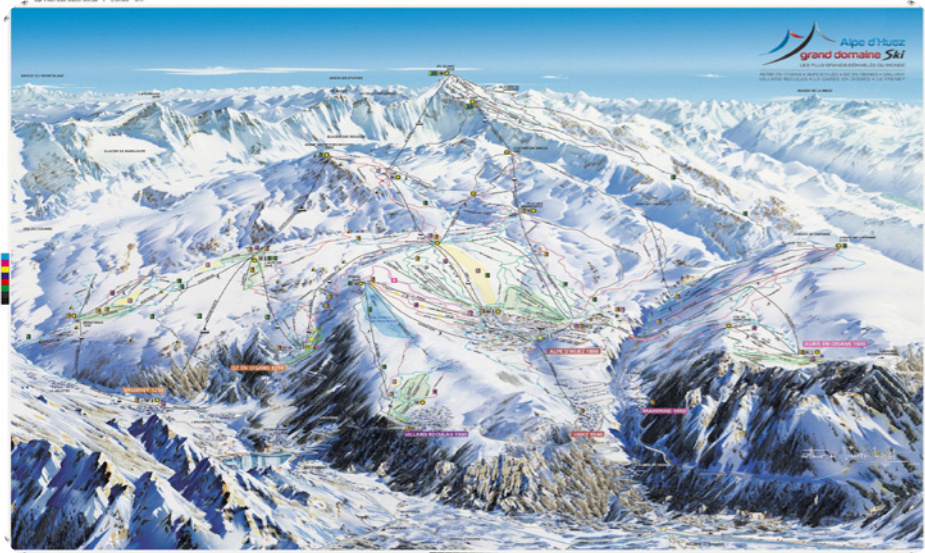

Coffee Shop

Wine Bar

Wine cellar

Restaurants

Main Restaurant

Le Pic Blanc

Typical Alpine favourites star alongside an array of international dishes at the Pic Blanc. Delight in raclette, sizzling grills, and artisan desserts, all enjoyed on the scenic south-facing terrace or in a decor that revisits the region's rich sports heritage.

Gourmet Club

Les Alpages

Panoramic valley views and an intimate atmosphere are as delightful as the menu's fusion of Alpine tradition and bistronomic flair. Indulge in specialties like Reblochon cheese pie or fir tree honey glazed duck, expertly paired with a fine glass of wine.

Ski area map

Domaine de l'Alpe d'Huez Grand Domaine

3330m

Maximum altitude

1850m

1100m

Minimum altitude

Alpine ski slopes