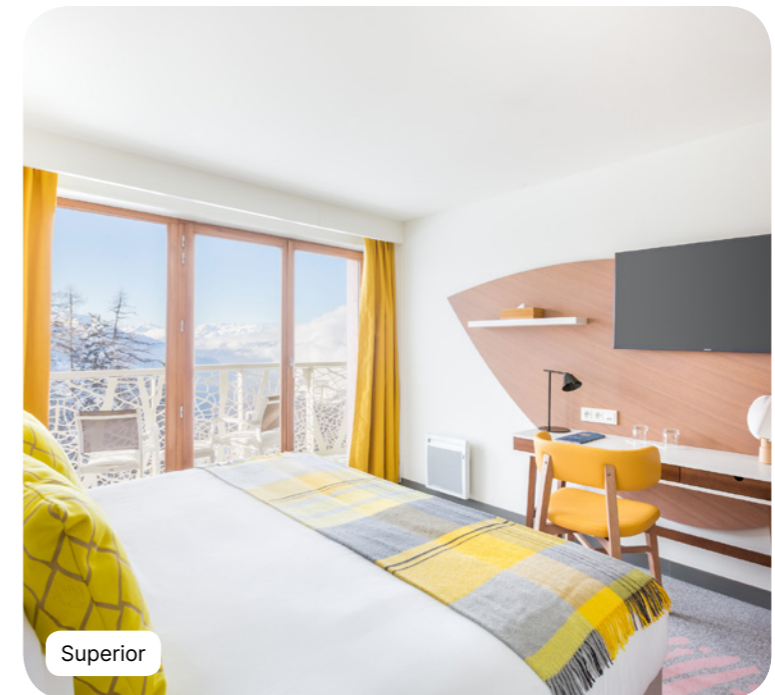

Accommodation

Superior