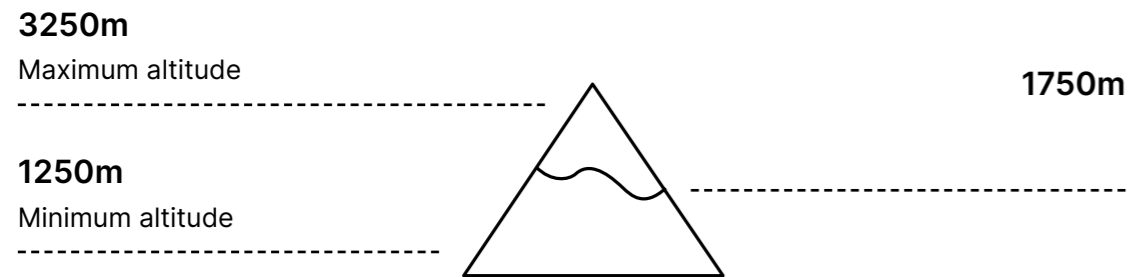

Ski area map

Domaine Paradiski

Alpine ski slopes

Number of ski slopes

Cross-country ski slopes

153 km

Freeride Zone(s)

Fun Zone(s)